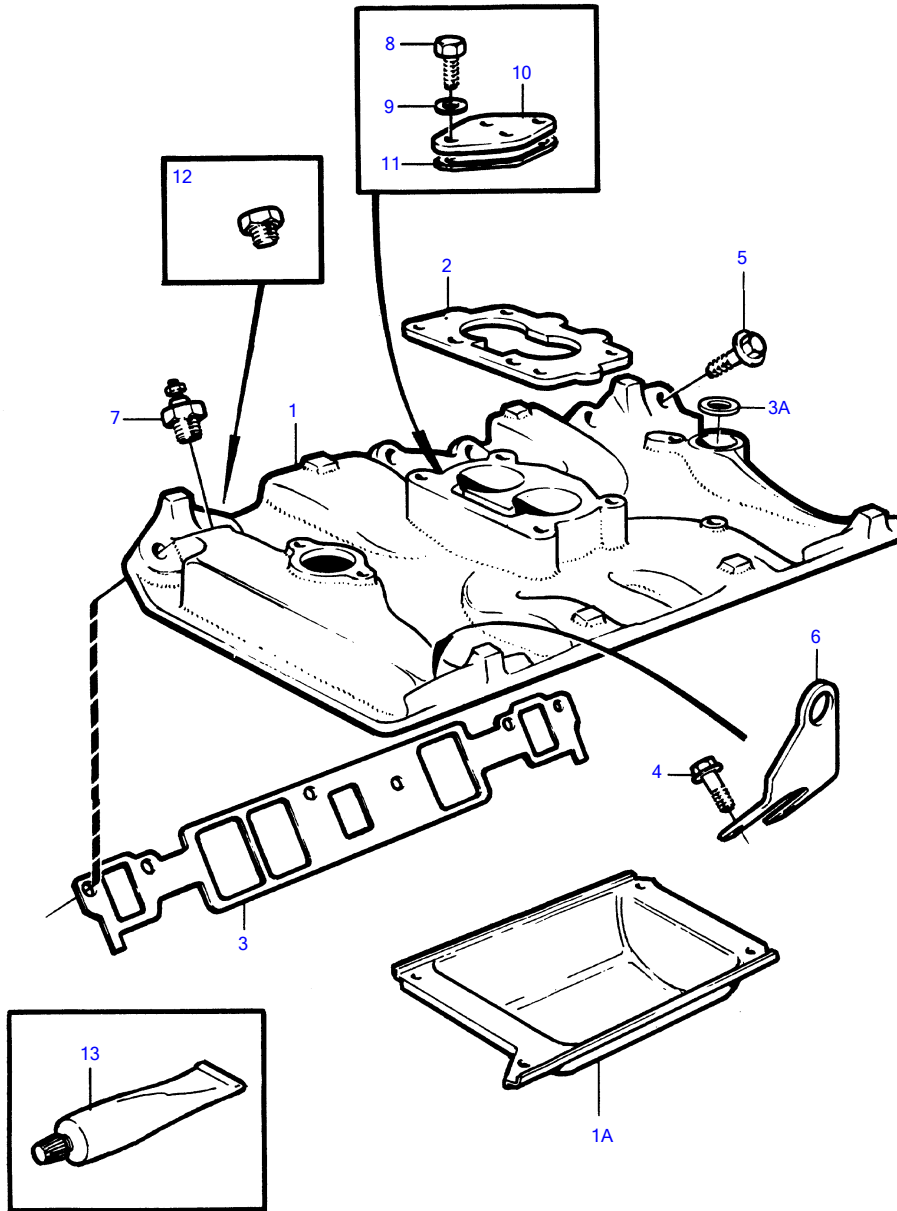

430B

11486

430B

REF	PART NO.	QTY	DESCRIPTION	NOTES
1	(841751)	1	Inlet pipe	Obsolete part
1A	(841752)	1	• Protecting plate	Obsolete part
2	(841031)	1	Gasket	See group 2C, Obsolete part
3	857177	1	Gasket	
3A		1	• gasket	
4	855597	4	Screw	
5	855824	8	Screw	
6		2	lift eye	
7		1	temperature sender	See group 3
8	940135	2	Hexagon screw	
9	941907	2	Spring washer	
10	(841754)	1	Cover	Obsolete part
11	841755	1	Gasket	
12	952075	1	Plug	
13	841261	X	Sealant	See group 9